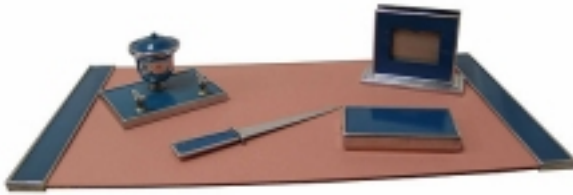

American Art Deco SilverCrest Desk Set

Reference:

MPD-000396

Description

This American art deco five piece desk set from the 1930's is by SilverCrest and is in a smart combination of nickel and blue enamel. The set consists of a writing pad, perpetual calendar holder/letter holder, hinged ink well with its original glass insert and pen holder, hand blotter and letter opener. The writing pad measures 11" x 21".

Main Image:

DetailsPeriod: ART DECO

Category: MISCELLANEOUS

Condition: Excellent

Dealer Ref: A098

- Length : 11

- Width: 21

Dealer: Modernism Gallery

More InfoCountry of Origin: United States

Material/techniques: Nickel and blue enamel

MODERNISM GALLERY
French & American Art Deco

Modernism Gallery

- [Blogs](#)
- [Shows](#)
- [News](#)
- [Shipping](#)
- [FAQ](#)
- [SiteMap](#)
- [About Us](#)
- [Terms](#)
- [Login](#)