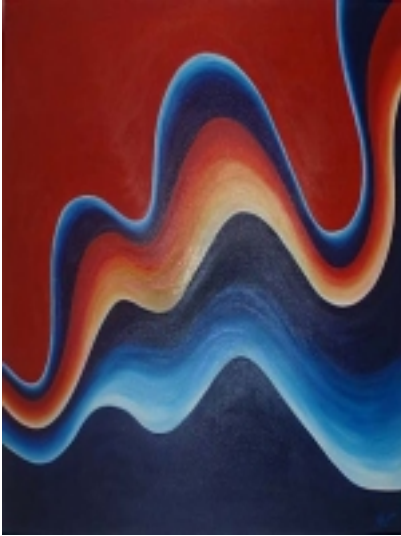

Karl Wiedmann WMF Ikora German Art Deco Charger

Reference:

MPD-000425

Description

One large glass centerpiece dish designed by Karl Wiedmann (1905 - 1992) for the Wurttembergische Metallwarenfabrik in 1951. This centerpiece Form # 8010 in the "Ikora-Kristall" catalog was produced in tones of pale green to amber to ochre and is 3" high x 15" in diameter.

Dealer: The Art Deco Mind

(386) 295-4610

More InfoDesigner: Karl Wiedmann

Country of Origin: Germany

Material/techniques: Glass

The Art Deco Mind

Recently Viewed

- [Large Mid-century Abstract Oil Painting by Amalia Leandro](#)